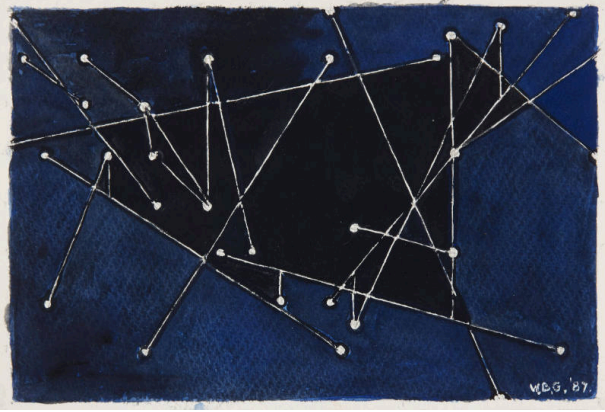

Basic Detail Report

Contact

Date

1987

Medium

Gouache on Paper

Dimensions

Support: 21.7 x 31.6 cm Frame: 35 x 45 x 3.2 cm