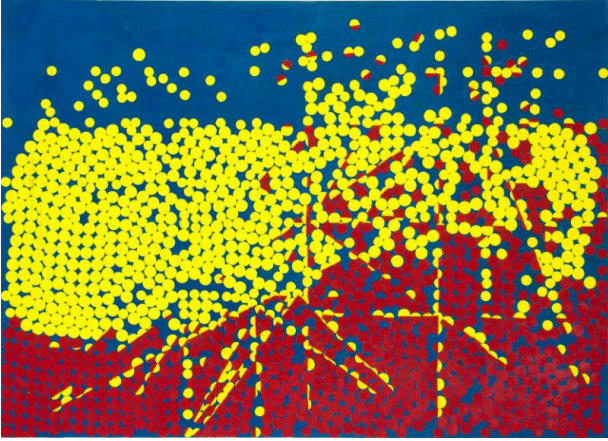

Basic Detail Report

Zoom

Date

1971

Medium

Oil and Acrylic on Hardboard

Dimensions

Support: 58.5 x 81.2 cm Frame: 76.5 x 99.3 x 2.6 cm