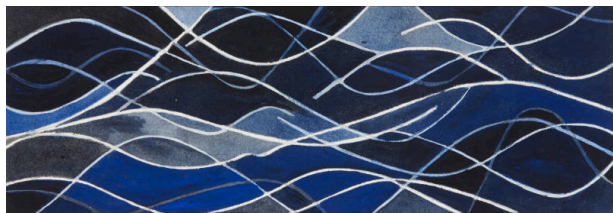

## Water Movement (Blue)

Date

1990

Medium

Gouache on Paper