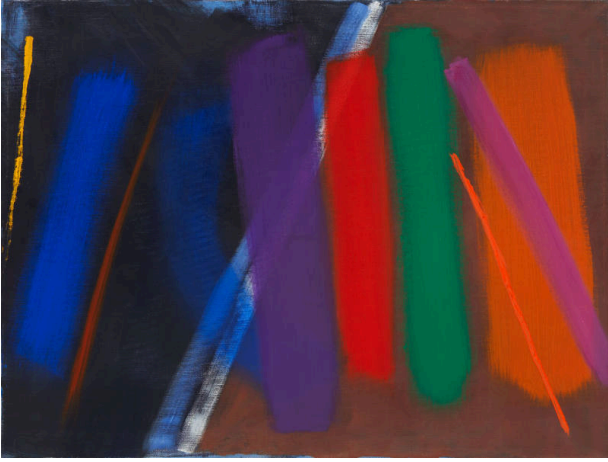

Basic Detail Report

Scorpio Series II 66/96

Date

1996

Medium

Oil on Canvas

Dimensions

Support: 76 x 101.5 x 2.5 cm Frame: 78.7 x 104.1 x 4.7 cm