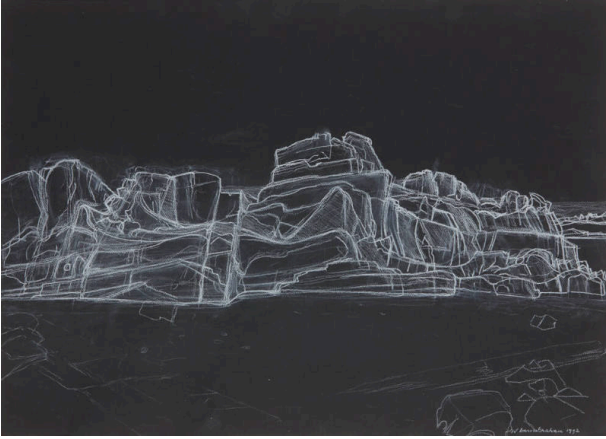

Basic Detail Report

Cellardyke - Fife

Date

1992

Medium

Chalk on Paper

Dimensions

Support: 52.5 x 72.8 cm Frame: 79 x 98 x 3.2 cm