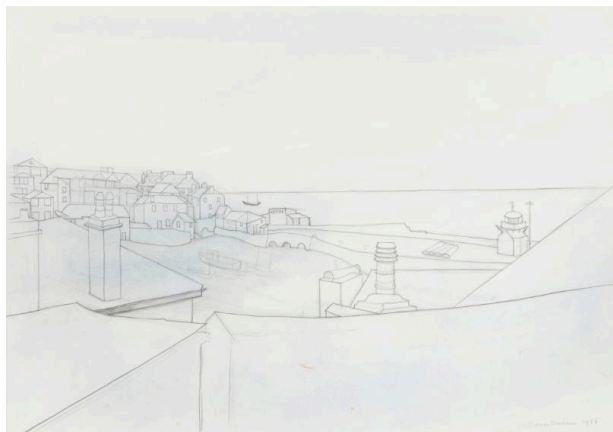

## St Ives Harbour. Early Morning

**Date**

1986

**Medium**

Pencil and Wash on Paper

**Dimensions**

Support: 46.2 x 64.6 cm Frame: 64.9 x 83.1 x 3 cm