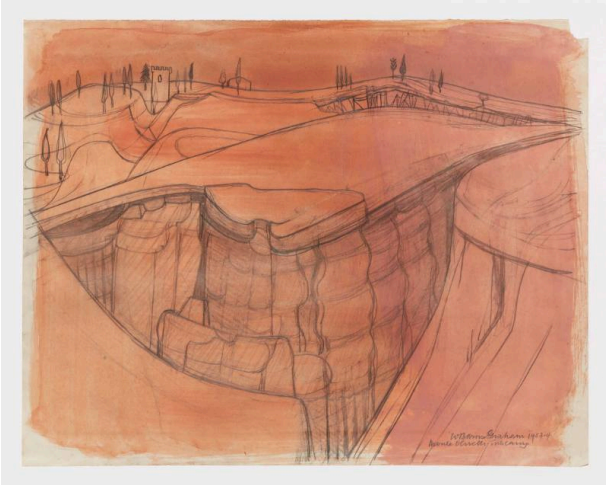

Basic Detail Report

Monte Olivetti, Tuscany

Date

1954

Medium

Pencil and Tempera on Paper

Dimensions

Support: 34.5 x 43.2 cm Frame: 56 x 65.3 x 3.2 cm