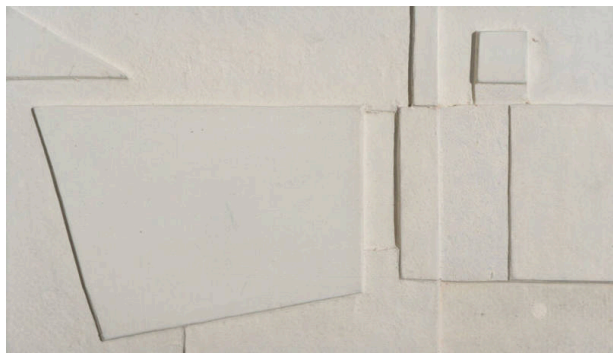

## White Relief Horizontal No. 2

**Date**

1955

**Medium**

Oil on Hardboard

**Dimensions**

Support: 11.5 x 19.6 cm Frame: 19.8 x 28 x 3.1 cm