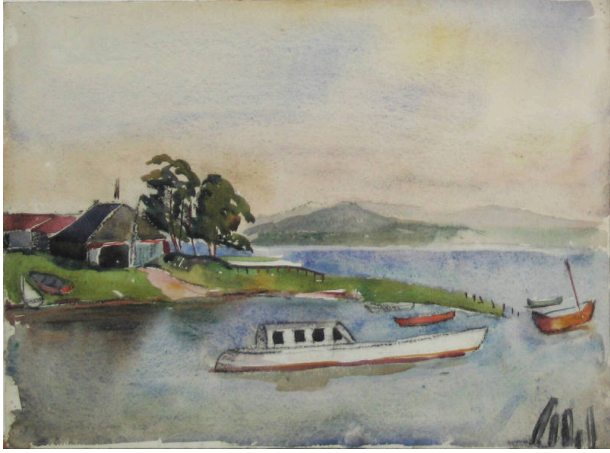

Basic Detail Report

[Untitled]

Date

1934

Medium

Watercolour on Paper

Dimensions

Support: 29 x 39.7 cm