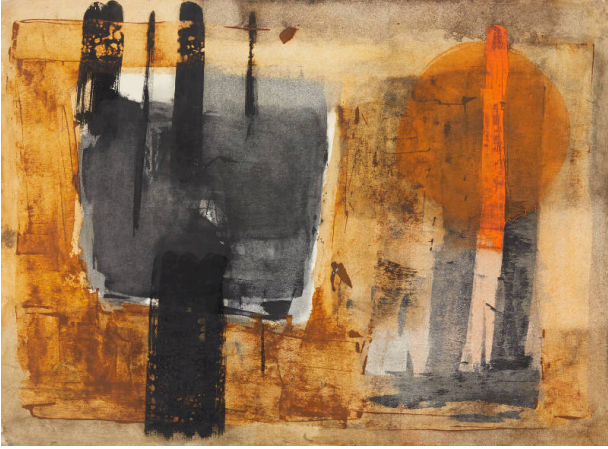

Basic Detail Report

[Untitled]

Date

1950s

Medium

Gouache on Paper

Dimensions

Support: 55.6 x 75.9 cm