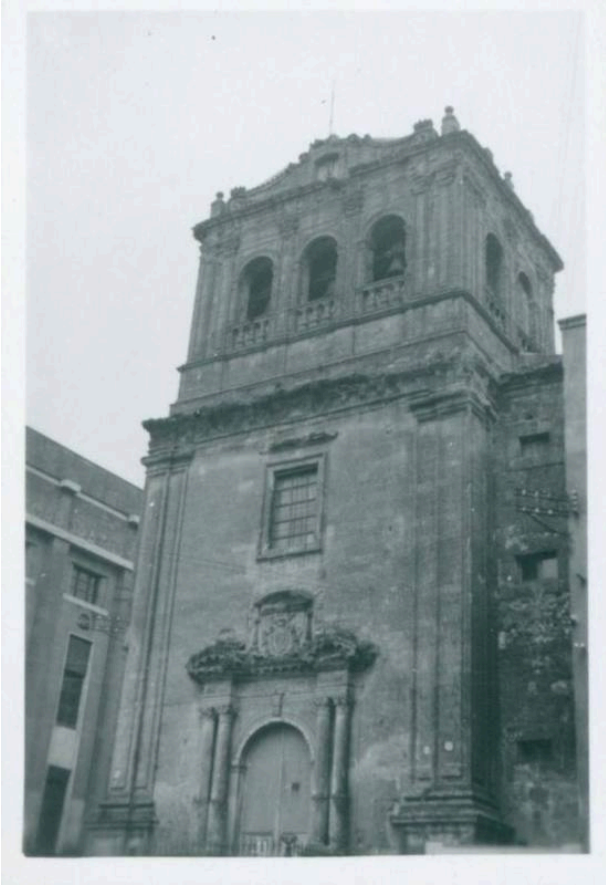

Basic Detail Report

Front view of a building in Enna, Sicily

Date

1955

Primary Maker

David Lewis

Description

black and white photographic print with negative

Dimensions

8.5 x 6.1 cm